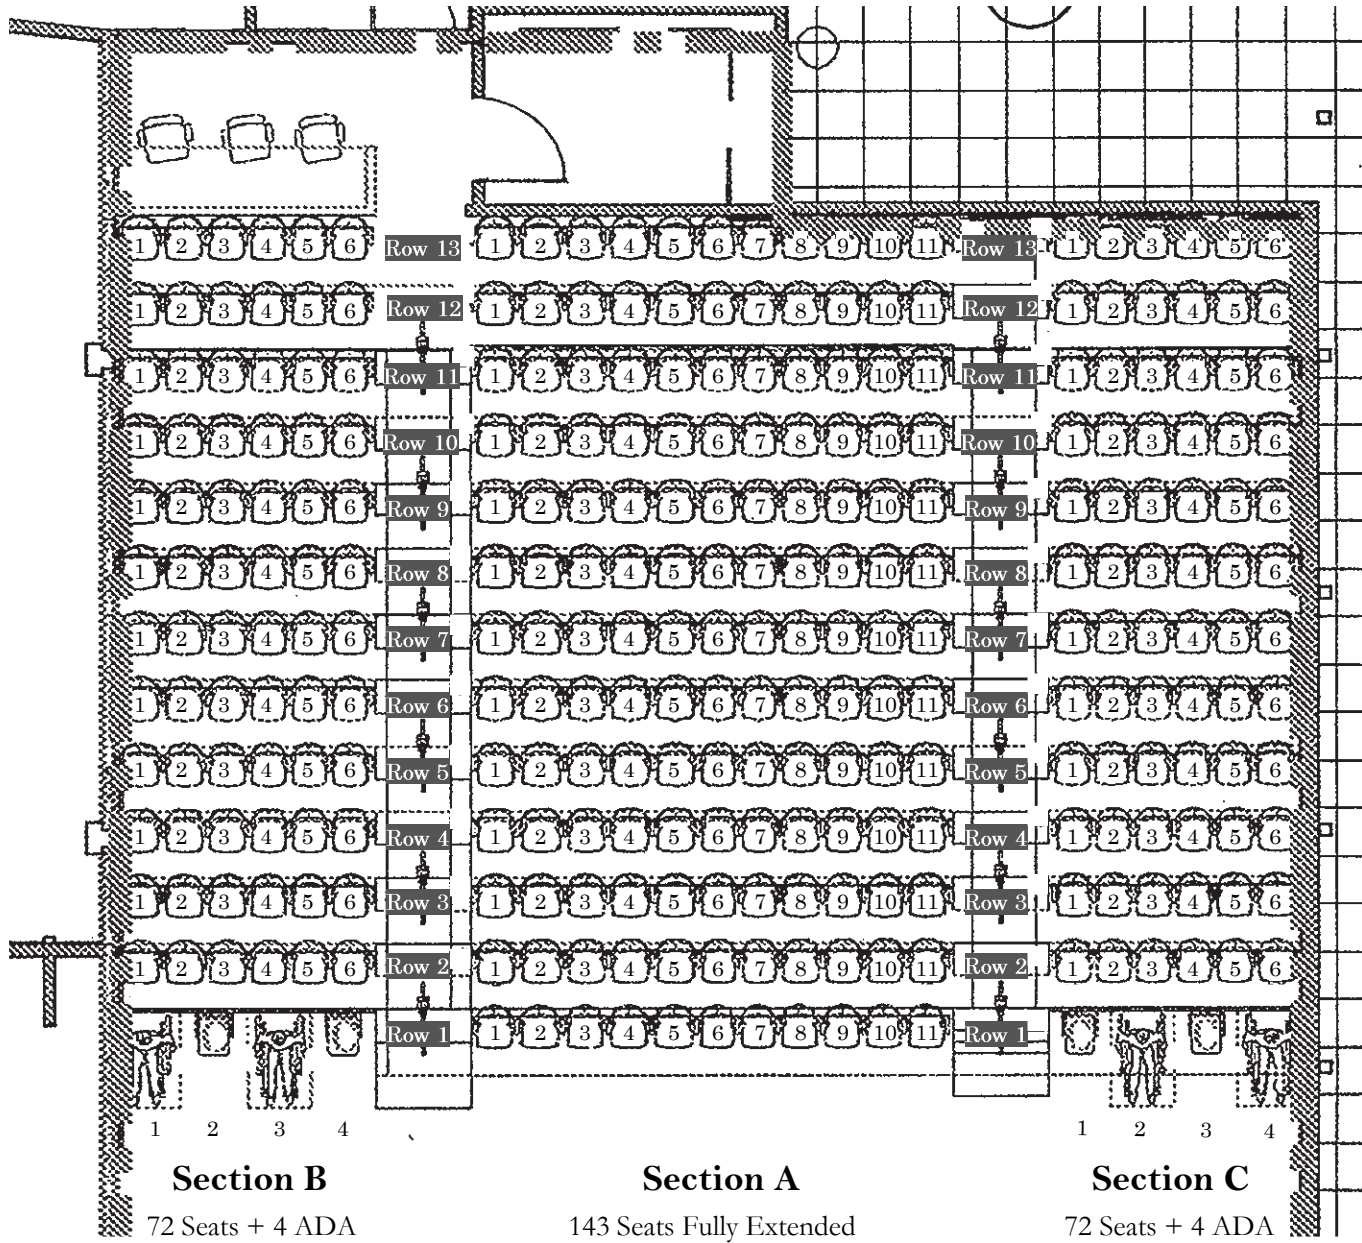

# Dorrance Theatre Seating Plan

(NOTE: Drawing Not To Scale)

Total Seating with ADA configuration for Sections B & C: 295

The above drawing reflects the current configuration for the seating as of June 2014\*

\* The ADA configuration prior to Innovations was Section B only with Section C fully extended at a total of 297 seats. With all sections fully extended (non-ADA compliant), the total is 299 seats.