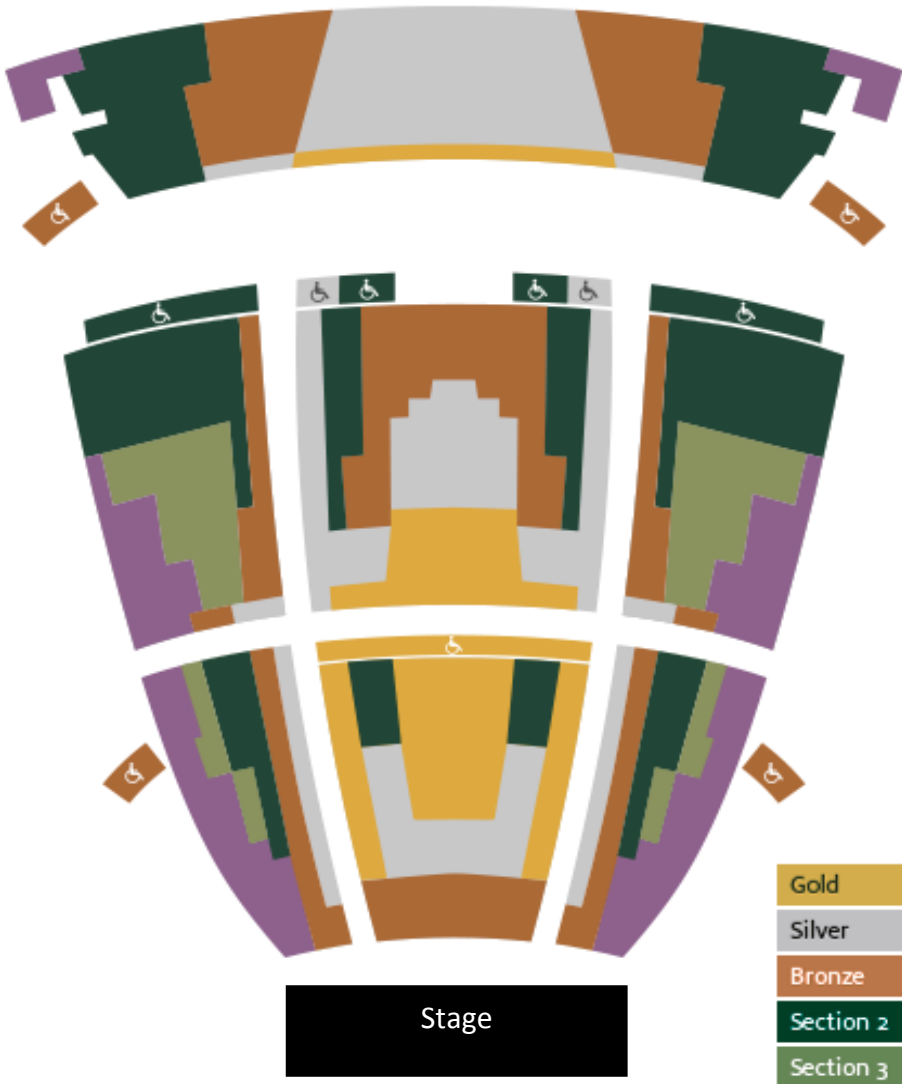

Symphony Hall

Orpheum Theatre

**Volunteer ticket vouchers may be used on tickets in the Savers (purple), Section 3 (light green), Section 2 (dark green), or Bronze (brown) areas. Volunteer vouchers are not valid for Silver (grey) or Gold (yellow) sections.**