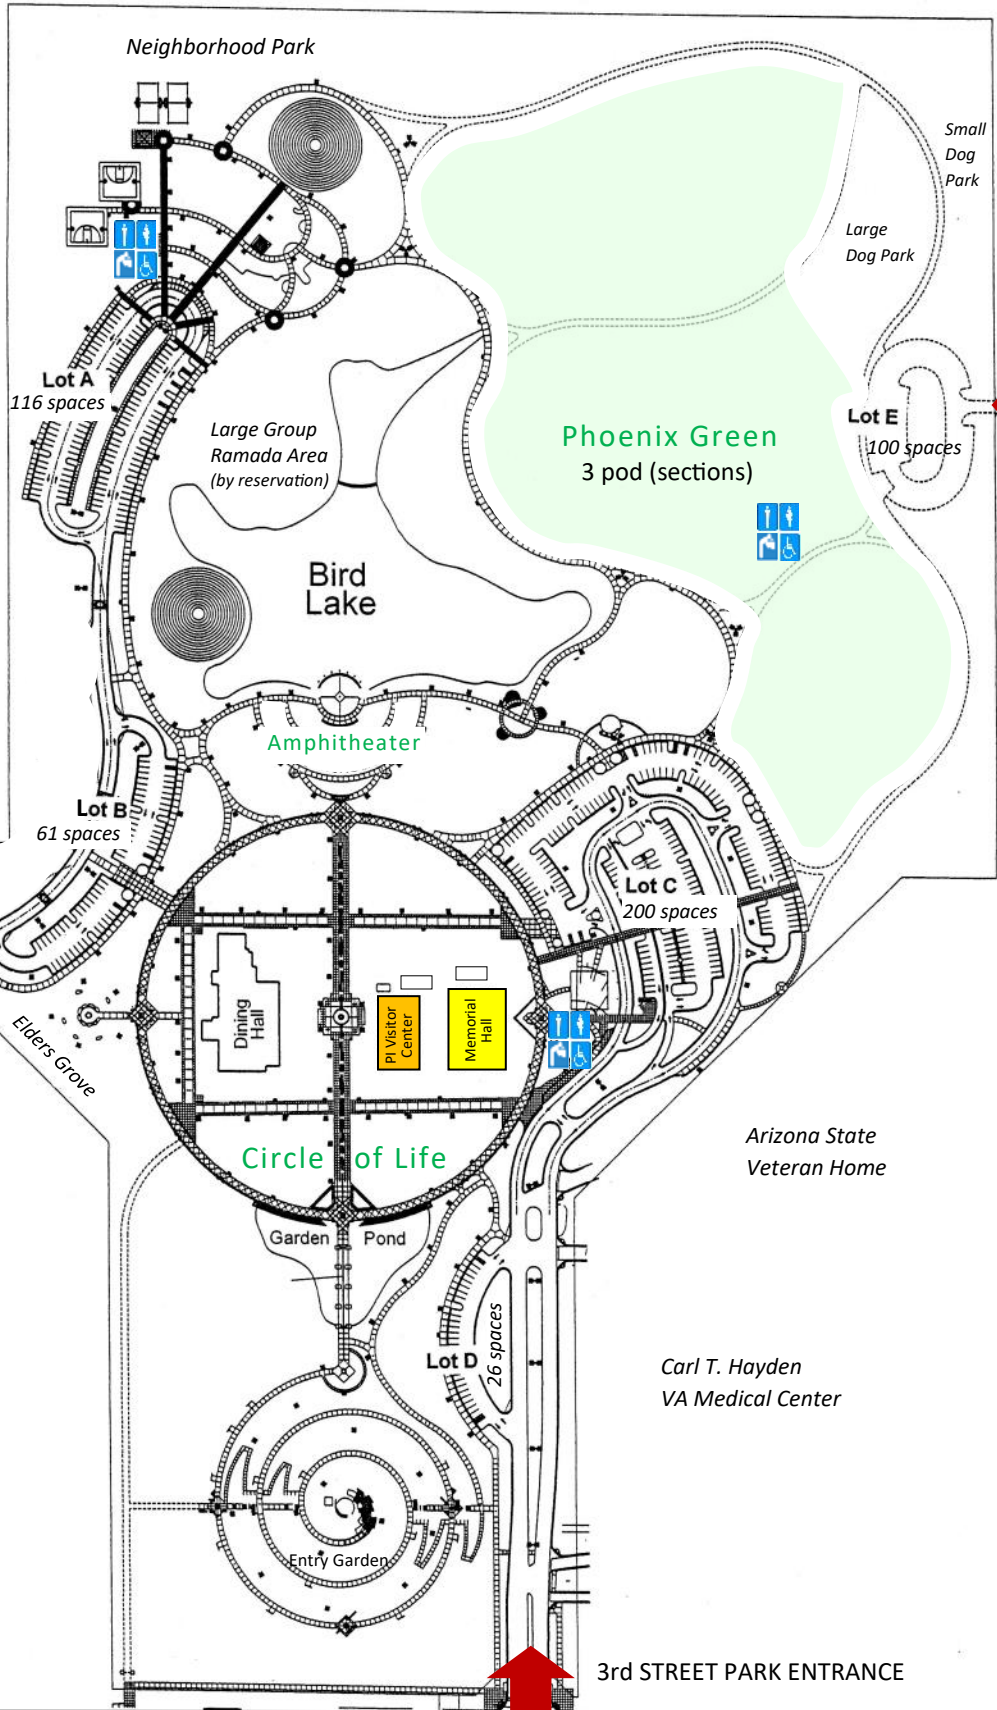

Steele Indian School Park

300 E. Indian School Rd. • Phoenix, AZ 85012
602-534-8659 • www.phoenix.gov/parks

Central High School

7th STREET ENTRANCE

7th STREET

CENTRAL AVENUE & FARRINGTON DRIVE ENTRANCE

CENTRAL AVENUE

Private Property

Arizona State Veteran Home

Carl T. Hayden VA Medical Center

3rd STREET PARK ENTRANCE

INDIAN SCHOOL ROAD